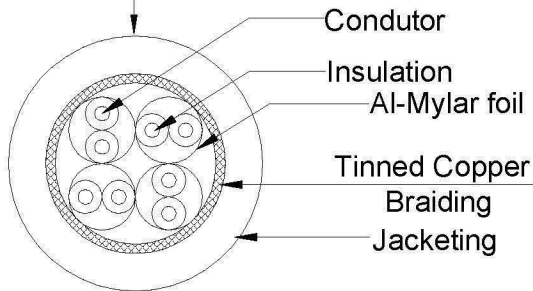

rotronic

Datenblatt - Fiche technique - Data sheet

21.15.085x

ROLINE S/FTP-Patchkabel Kat.7, grau

ROLINE Câble Patch S/FTP Cat.7, gris

ROLINE S/FTP Patch Cord Cat.7, grey

⚠ Length (listed below)

Marking: CAT.7 SSTP LSOH 26AWGX4P PATCH VERIFIED TO ANSI/TIA-568-C.2 & ISO/IEC 11801 ED.2 & EN 50288-4-2 & IEC 60332-1-2

Conductor	Bare Copper 26AWG
Insulation	Thickness:MIN at any point: 0.20mm MAX AVG: 0.35mm Diameter: 1.05±0.06mm
Jacket LSOH	Thickness:MIN at any point: 0.50mm MAX AVG: 0.60mm Diameter: 5.8±0.2mm
Braiding	Tinned Copper
Wire	CAT.7 SSTP STR 26AWGX4P
Plug	8P8C 50μ"
Color	Grey852

Item no. Chart

21.15.0854	0.5m
21.15.0851	1m
21.15.0852	2m
21.15.0853	3m
21.15.0855	5m

orange 2 white/orange	green 3 white/green
blue 1 white/blue	brown 4 white/brown

PA/R	PINOUT		
	P1(T568B)	WIRE	P2(T568B)
2	1	WHT/ORG	1
	2	ORG	2
3	3	WHT/GRN	3
	6	GRN	6
1	4	BLU	4
	5	WHT/BLU	5
4	7	WHT/BRN	7
	8	BRN	8