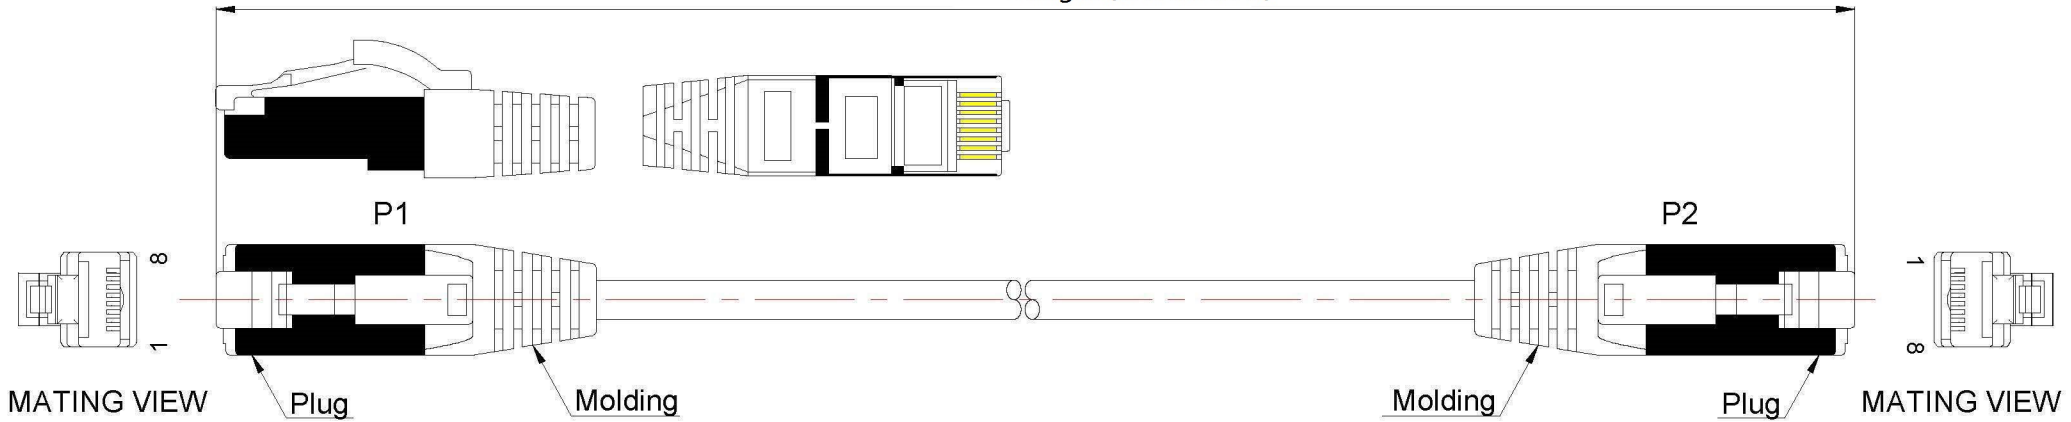

rotronic

Datenblatt - Fiche technique - Data sheet

21.15.085x

ROLINE S/FTP-Patchkabel Kat.7, grau

ROLINE Câble Patch S/FTP Cat.7, gris

ROLINE S/FTP Patch Cord Cat.7, grey

⚠ Length (listed below)

Marking: CAT.7 SSTP LSOH 26AWGX4P PATCH VERIFIED TO ANSI/TIA-568-C.2 & ISO/IEC 11801 ED.2 & EN 50288-4-2 & IEC 60332-1-2

Conductor	Bare Copper 26AWG
Insulation	Thickness:MIN at any point: 0.20mm MAX AVG: 0.35mm Diameter: 1.05±0.06mm
Jacket LSOH	Thickness:MIN at any point: 0.50mm MAX AVG: 0.60mm Diameter: 5.8±0.2mm
Braiding	Tinned Copper
Wire	CAT.7 SSTP STR 26AWGX4P
Plug	8P8C 50μ"
Color	Grey852

Item no. Chart

21.15.0854	0.5m
21.15.0851	1m
21.15.0852	2m
21.15.0853	3m
21.15.0855	5m

orange 2 white/orange	green 3 white/green
blue 1 white/blue	brown 4 white/brown

PA/R	PINOUT		
	P1(T568B)	WIRE	P2(T568B)
2	1	WHT/ORG	1
	2	ORG	2
3	3	WHT/GRN	3
	6	GRN	6
1	4	BLU	4
	5	WHT/BLU	5
4	7	WHT/BRN	7
	8	BRN	8